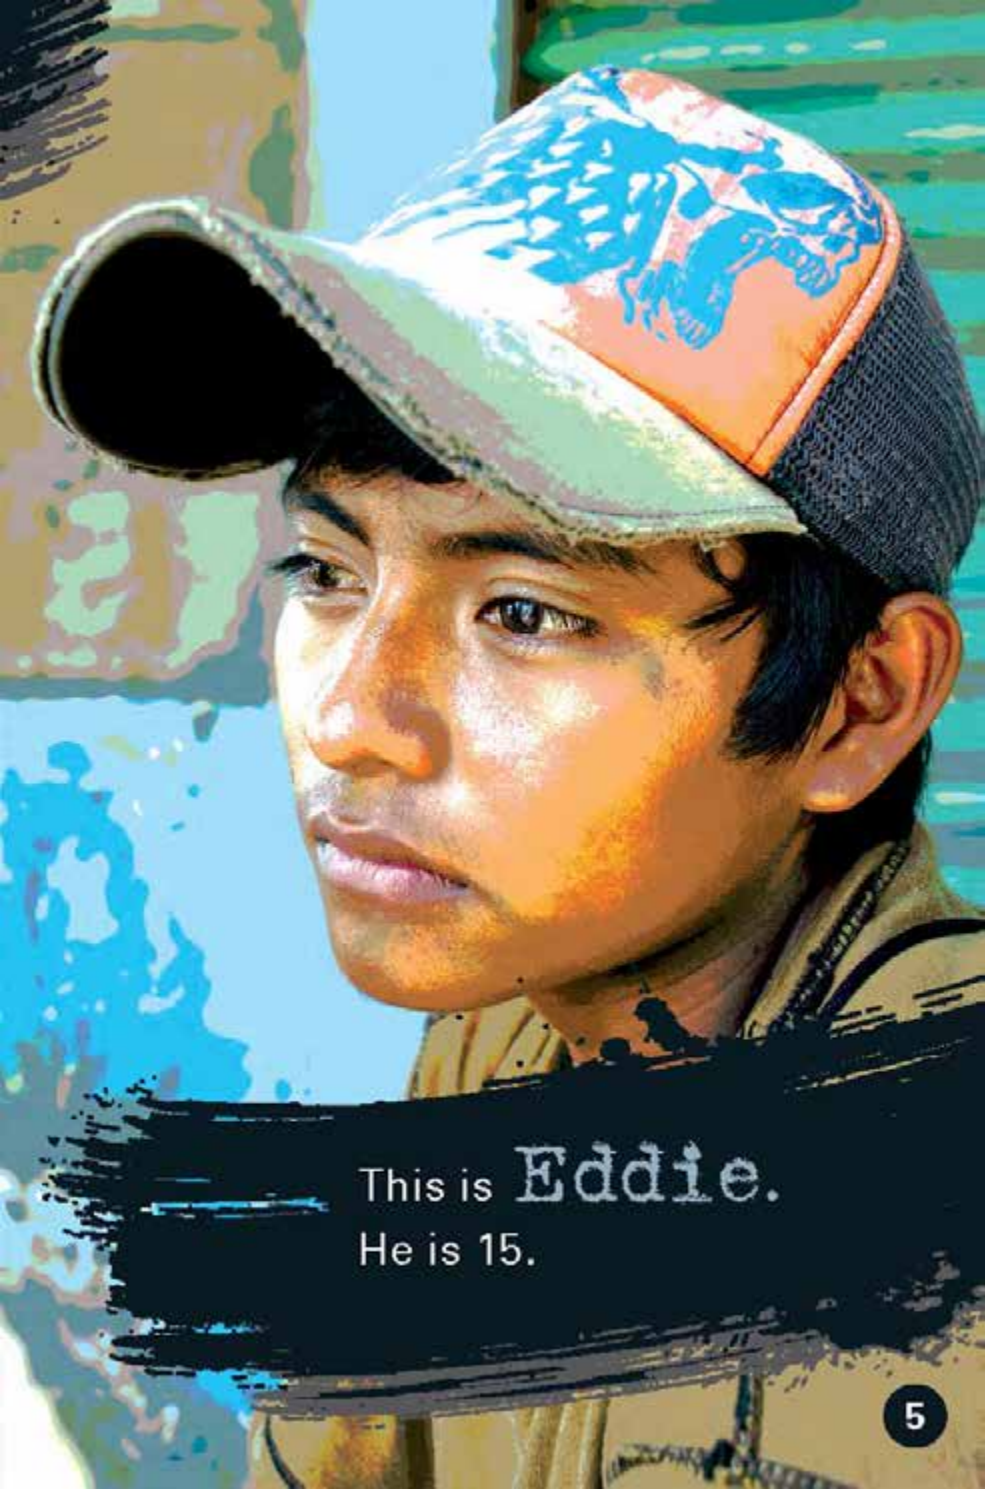

EMERGE [1] Realistic Life

NF

No Home

by Jill L. Haney

This is Tom.
He is 16.

This is **Kit**.
She is 17.

This is **Eddie**.
He is 15.

Tom does not know Kit.
Kit does not know Eddie.
Eddie does not know Tom.

They are not from the same place.
They do not like the same things.

But they are the same in one way.
None of them have a home.
They are **homeless.**